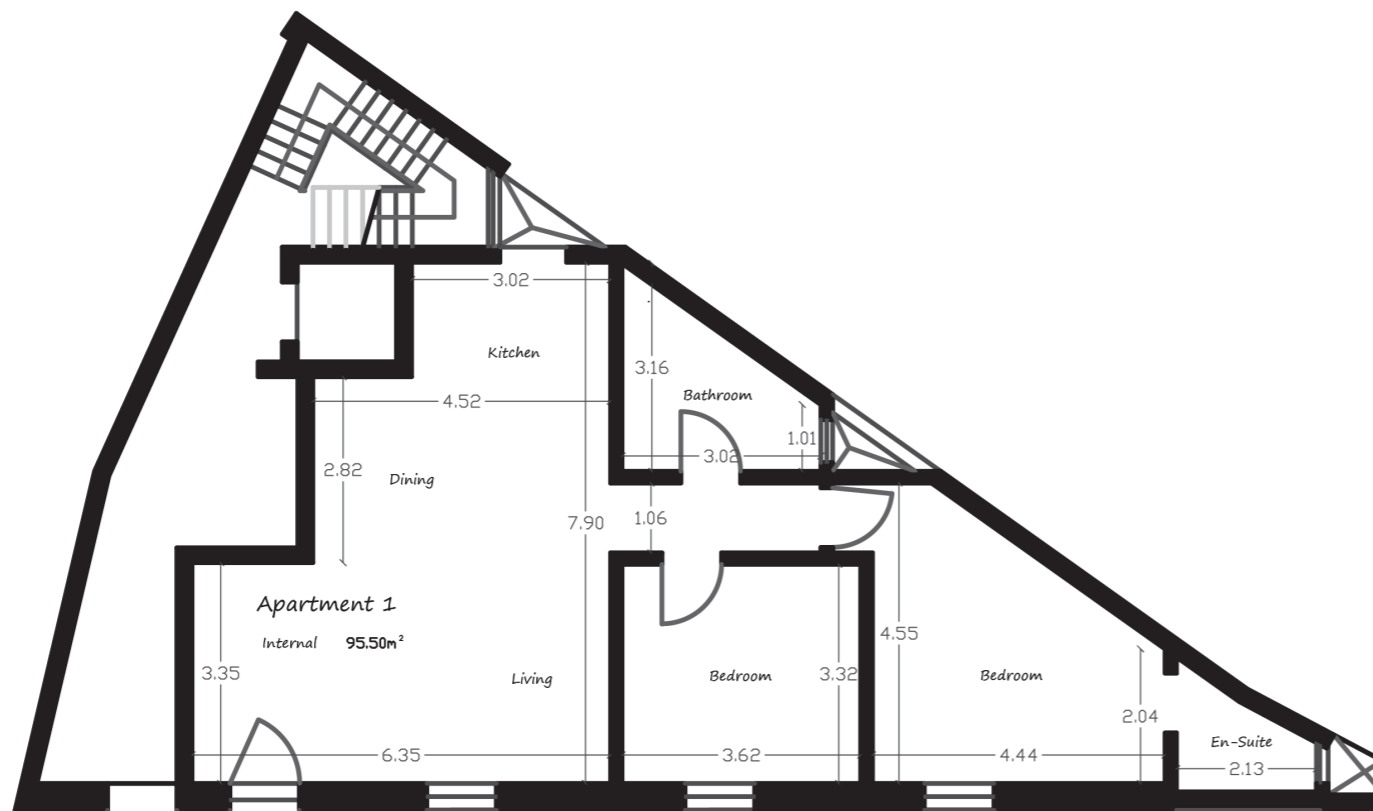

PEARL COURT

BLOCK D

tel: 21808876

email: info@barbrosgroup.com

GROUND FLOOR LEVEL

APARTMENT 1

INT. AREA : 95.5 SQM²

FIRST FLOOR LEVEL

APARTMENT 2

INT. AREA : 106.5 SQM²
EXT. AREA : 13 SQM²

SECOND FLOOR LEVEL

APARTMENT 3

INT. AREA : 106.5 SQM²

EXT. AREA : 13 SQM²

THIRD FLOOR LEVEL

APARTMENT 4

INT. AREA : 106.5 SQM²

EXT. AREA : 13 SQM²

PENTHOUSE LEVEL

APARTMENT 5

INT. AREA : 49.9 SQM²

EXT. AREA : 35 SQM²

house

house