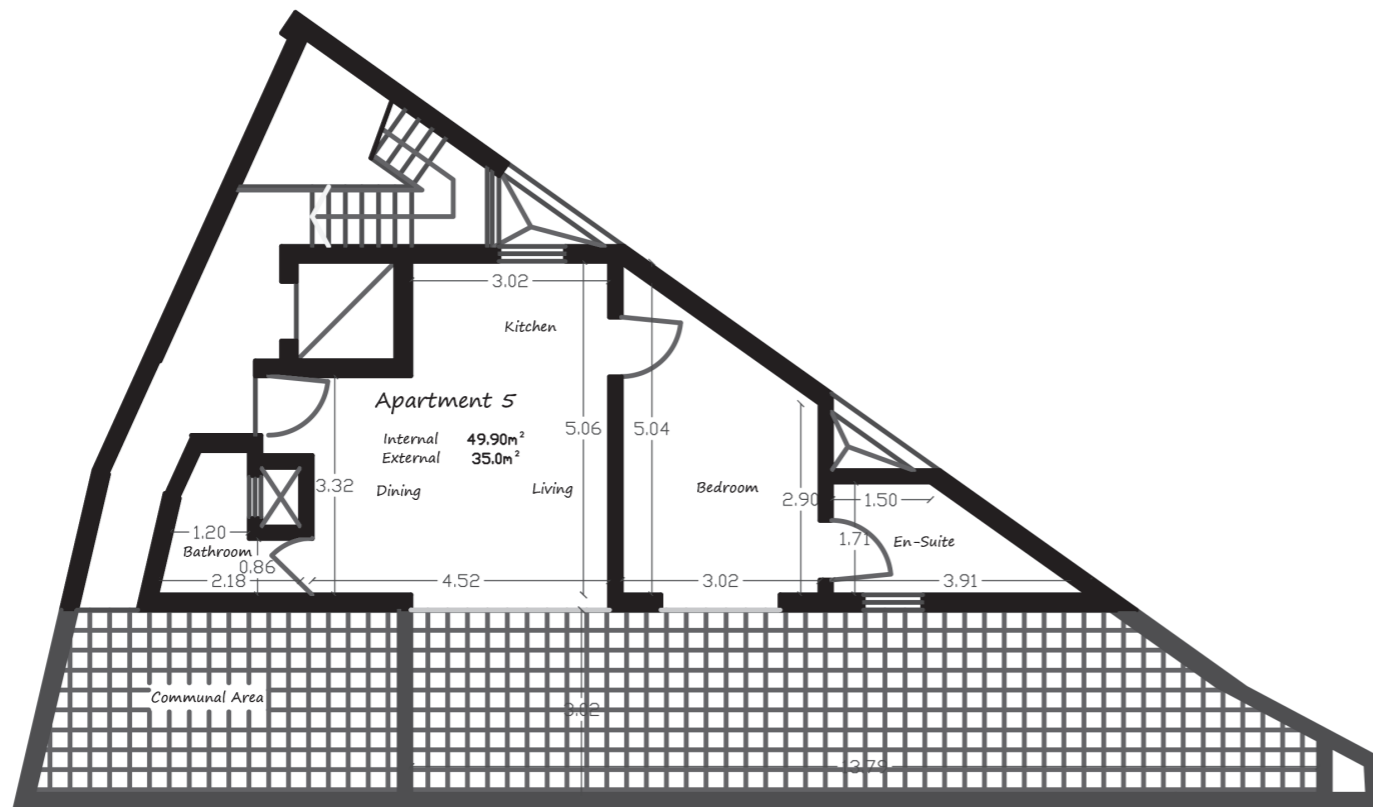

PEARL COURT

BLOCK D

tel: 21808876

email: info@barbrosgroup.com

GROUND FLOOR LEVEL

APARTMENT 1

INT. AREA : 95.5 SQM²

FIRST FLOOR LEVEL

APARTMENT 2

INT. AREA : 106.5 SQM²
EXT. AREA : 13 SQM²

SECOND FLOOR LEVEL

APARTMENT 3

INT. AREA : 106.5 SQM²

EXT. AREA : 13 SQM²

THIRD FLOOR LEVEL

APARTMENT 4

INT. AREA : 106.5 SQM²

EXT. AREA : 13 SQM²

PENTHOUSE LEVEL

APARTMENT 5

INT. AREA : 49.9 SQM²

EXT. AREA : 35 SQM²

house

house