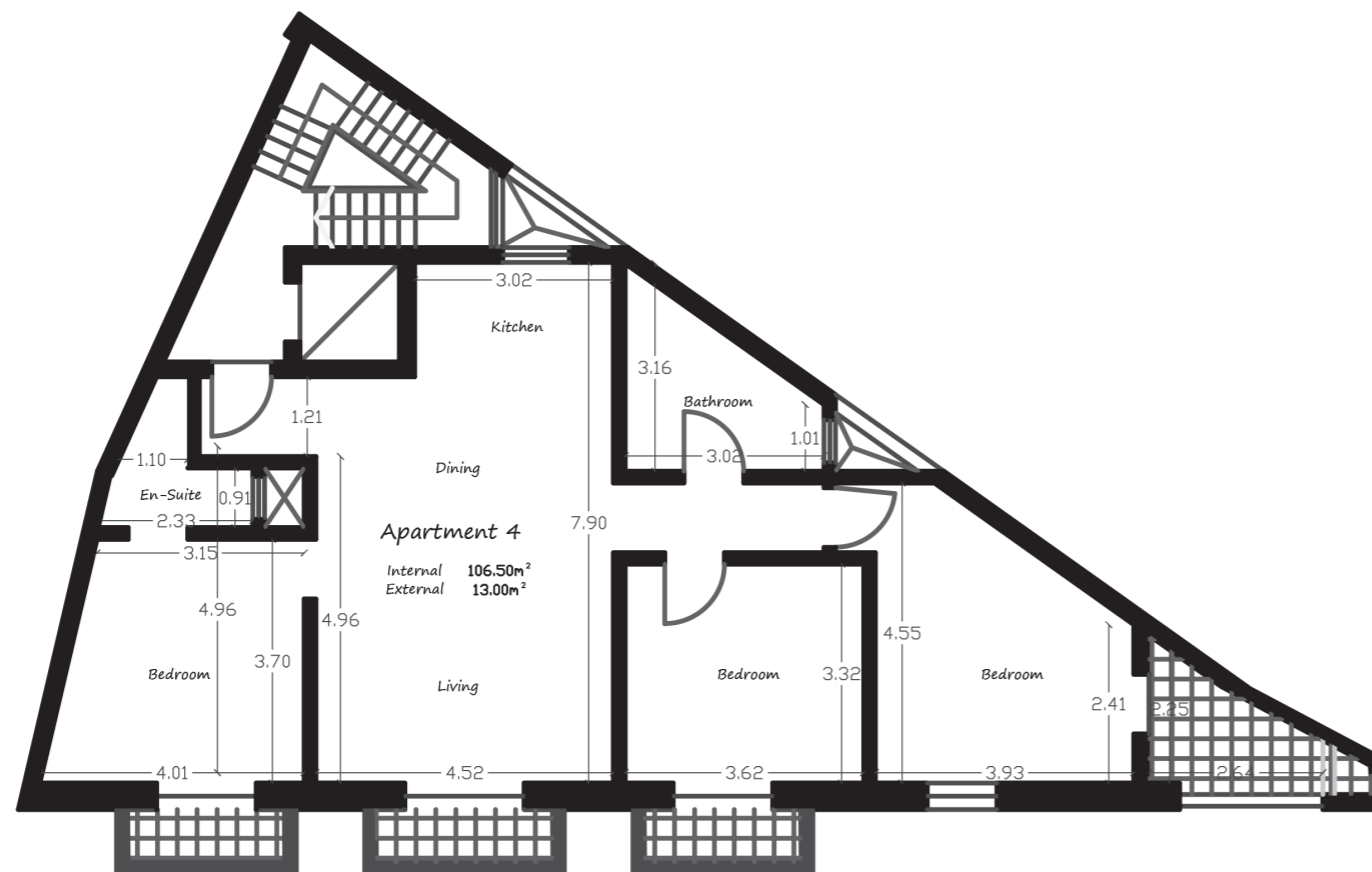

PEARL COURT

BLOCK D

tel: 21808876

email: info@barbrosgroup.com

GROUND FLOOR LEVEL

APARTMENT 1

INT. AREA : 95.5 SQM²

FIRST FLOOR LEVEL

APARTMENT 2

INT. AREA : 106.5 SQM²
EXT. AREA : 13 SQM²

SECOND FLOOR LEVEL

APARTMENT 3

INT. AREA : 106.5 SQM²

EXT. AREA : 13 SQM²

THIRD FLOOR LEVEL

APARTMENT 4

INT. AREA : 106.5 SQM²

EXT. AREA : 13 SQM²

PENTHOUSE LEVEL

APARTMENT 5

INT. AREA : 49.9 SQM²

EXT. AREA : 35 SQM²

house

house