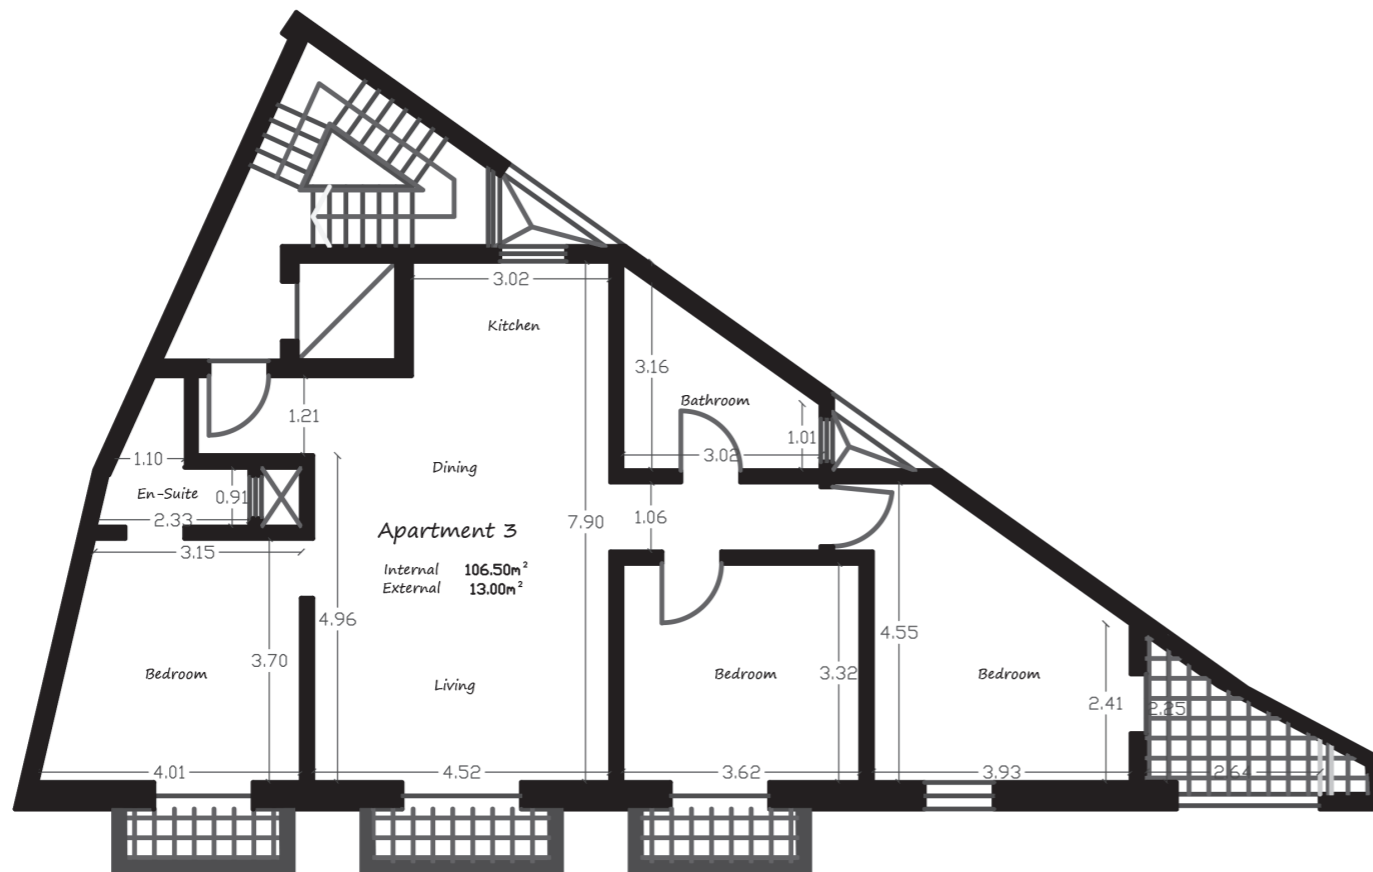

PEARL COURT

BLOCK D

tel: 21808876

email: info@barbrosgroup.com

GROUND FLOOR LEVEL

APARTMENT 1

INT. AREA : 95.5 SQM²

FIRST FLOOR LEVEL

APARTMENT 2

INT. AREA : 106.5 SQM²
EXT. AREA : 13 SQM²

SECOND FLOOR LEVEL

APARTMENT 3

INT. AREA : 106.5 SQM²

EXT. AREA : 13 SQM²

THIRD FLOOR LEVEL

APARTMENT 4

INT. AREA : 106.5 SQM²

EXT. AREA : 13 SQM²

PENTHOUSE LEVEL

APARTMENT 5

INT. AREA : 49.9 SQM²

EXT. AREA : 35 SQM²

house

house