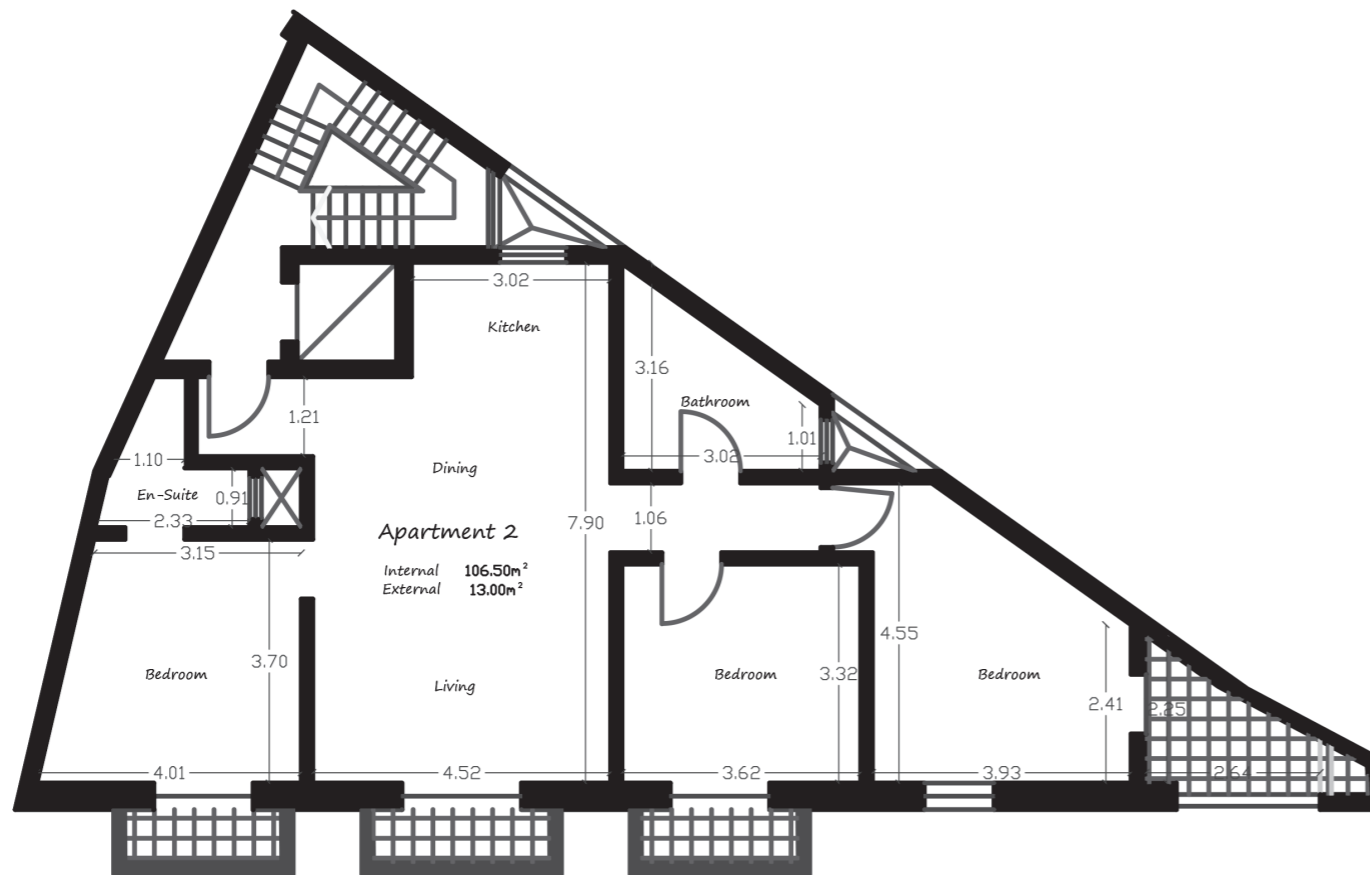

PEARL COURT

BLOCK D

tel: 21808876

email: info@barbrosgroup.com

GROUND FLOOR LEVEL

APARTMENT 1

INT. AREA : 95.5 SQM²

FIRST FLOOR LEVEL

APARTMENT 2

INT. AREA : 106.5 SQM²
EXT. AREA : 13 SQM²

SECOND FLOOR LEVEL

APARTMENT 3

INT. AREA : 106.5 SQM²

EXT. AREA : 13 SQM²

THIRD FLOOR LEVEL

APARTMENT 4

INT. AREA : 106.5 SQM²

EXT. AREA : 13 SQM²

PENTHOUSE LEVEL

APARTMENT 5

INT. AREA : 49.9 SQM²

EXT. AREA : 35 SQM²

house

house