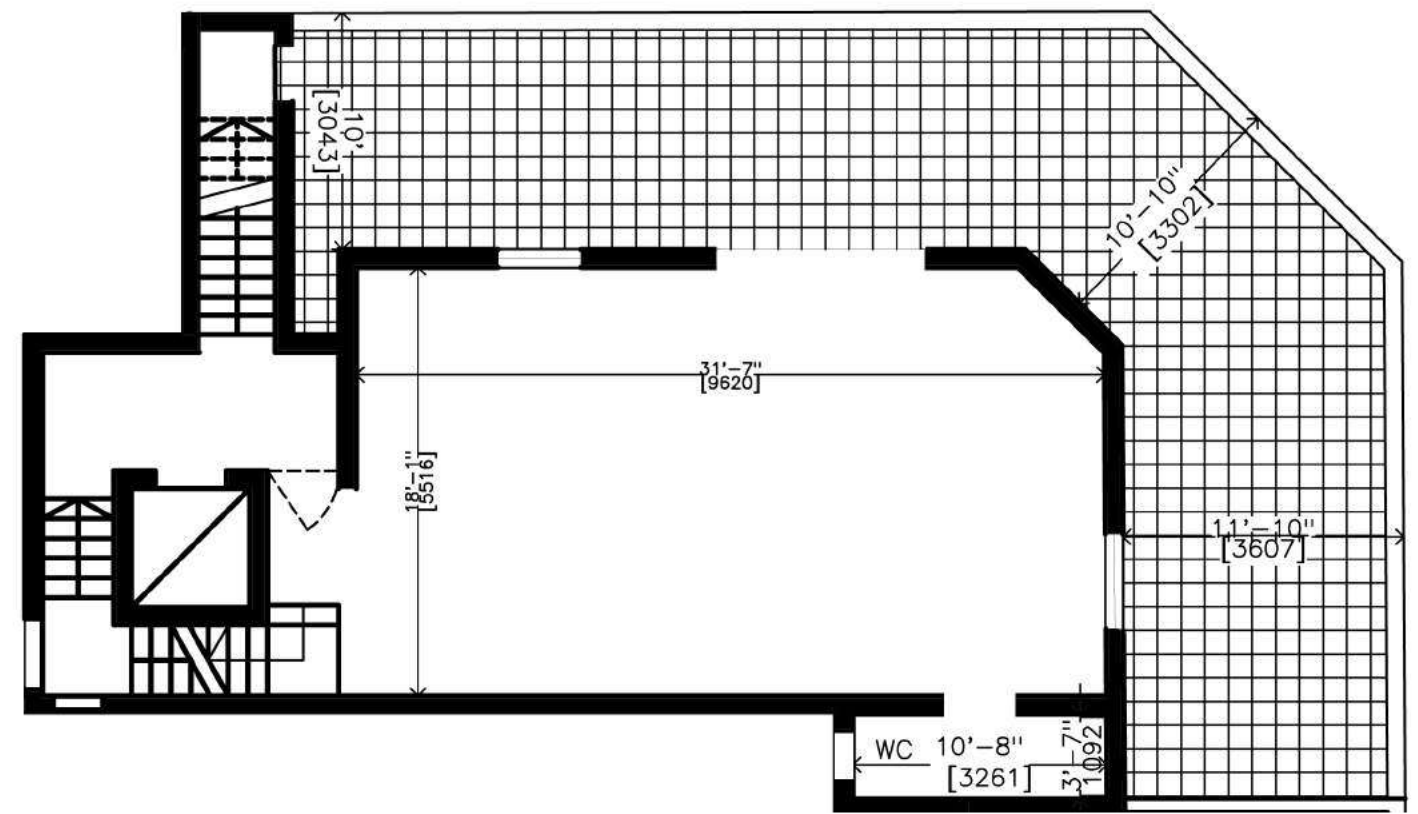

PENTHOUSE

BLOCK C

DUPLEX PENTHOUSE

THIRD & FOURTH FLOOR

INTERNAL AREA: 139m²

EXTERNAL AREA: 107m²

UPPER LEVEL

LOWER LEVEL