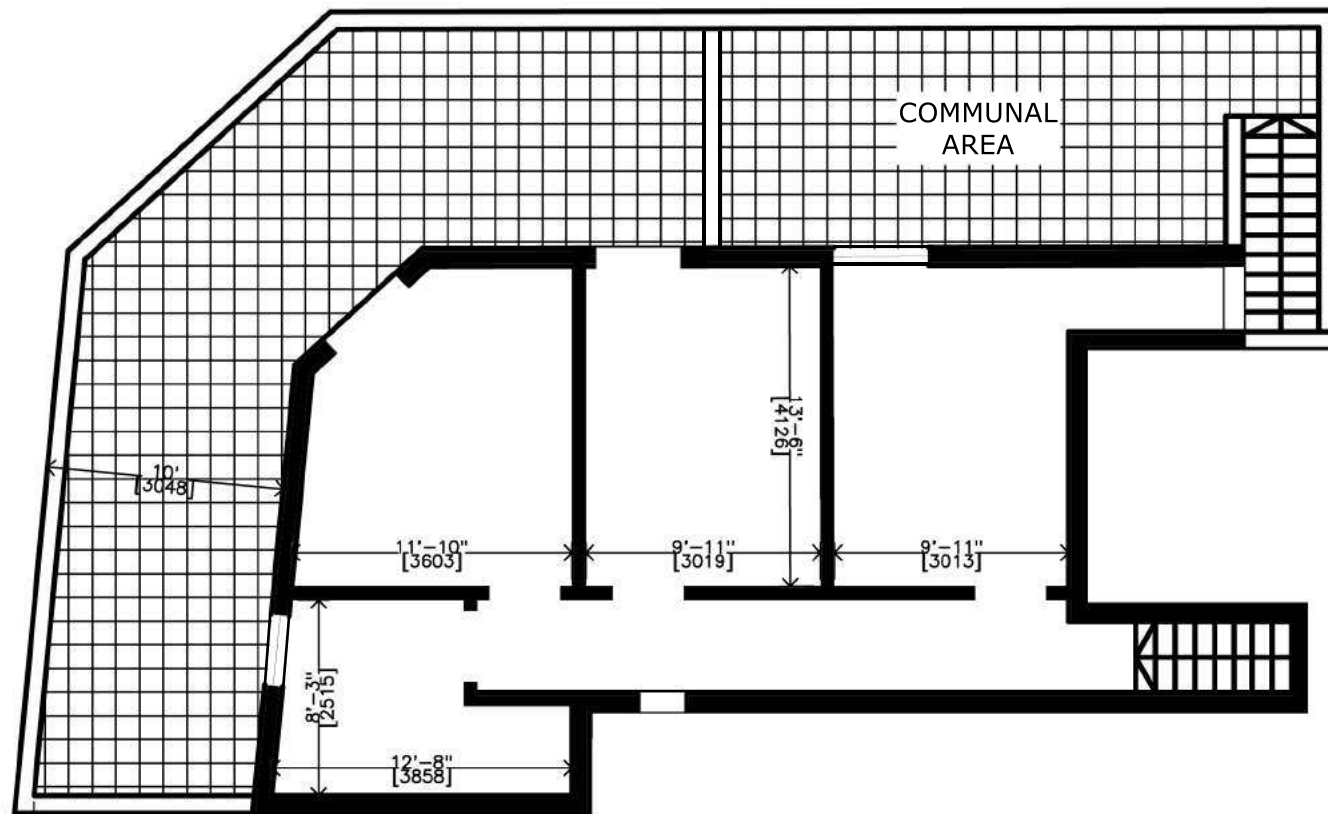

PENTHOUSE

BLOCK C

DUPLEX PENTHOUSE

THIRD & FOURTH FLOOR

INTERNAL AREA: 139m²

EXTERNAL AREA: 107m²

UPPER LEVEL

LOWER LEVEL